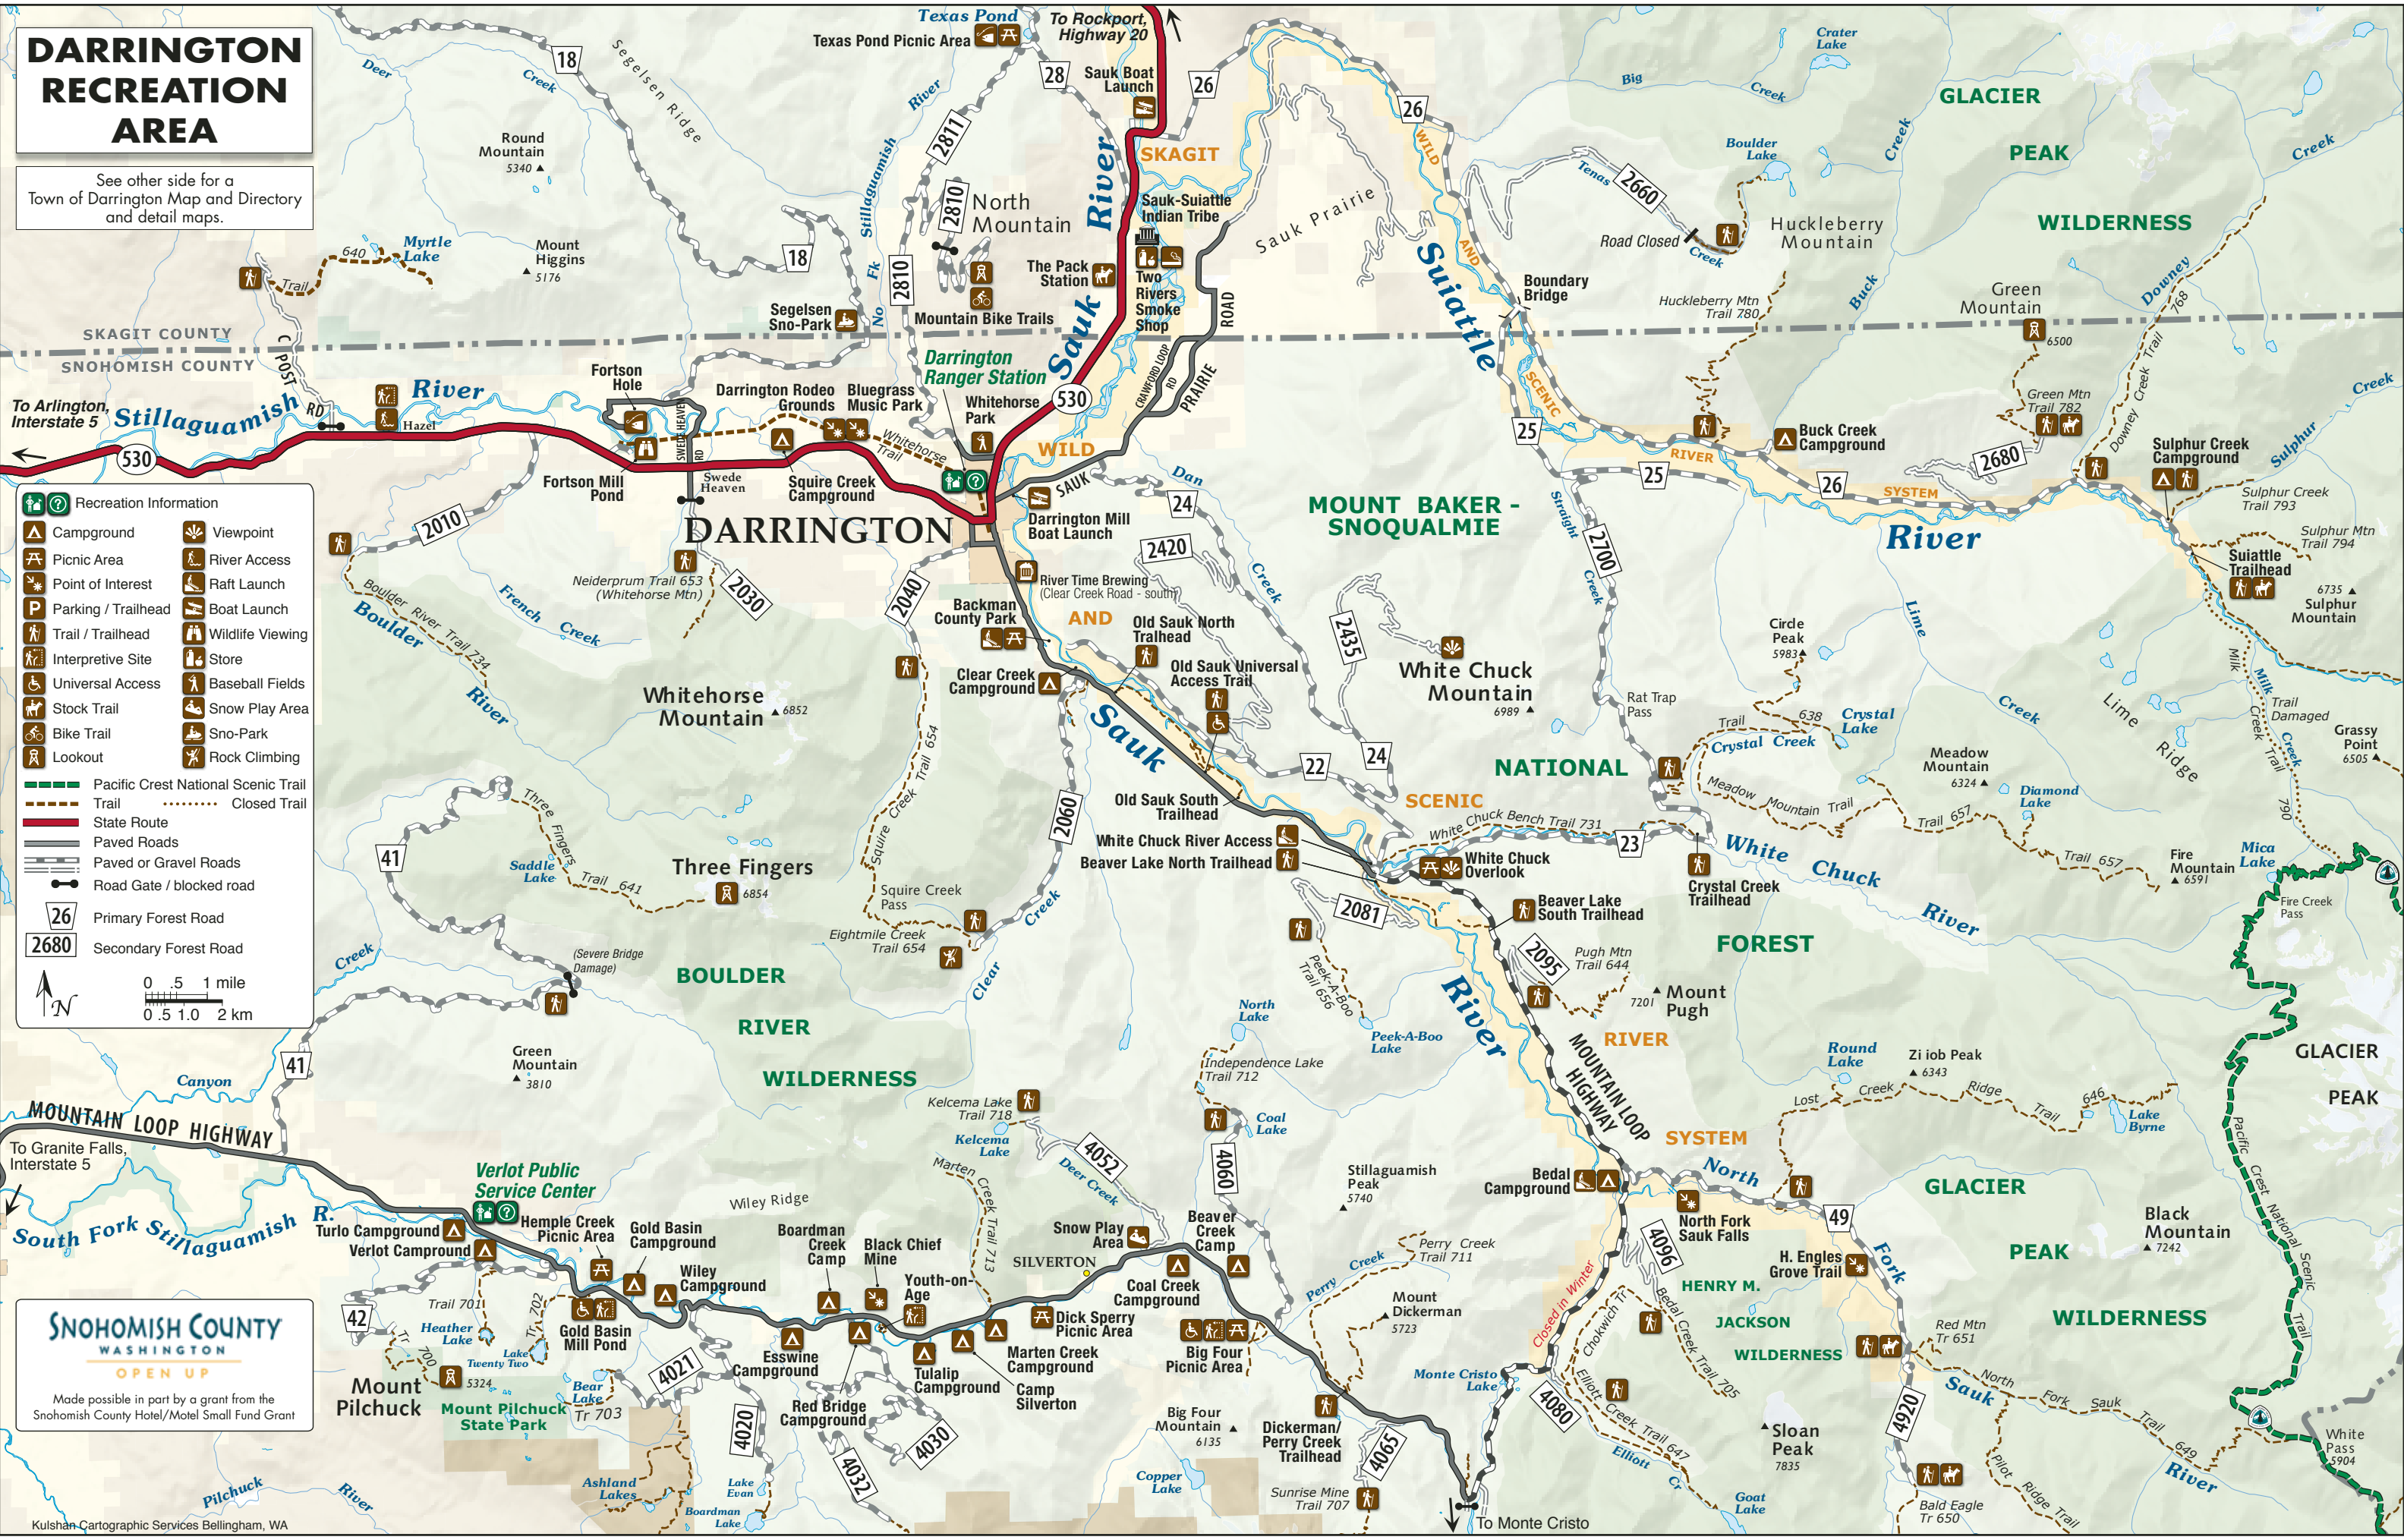

DARRINGTON RECREATION AREA

See other side for a Town of Darrington Map and Directory and detail maps.

Recreation Information

	Campground		Viewpoint
	Picnic Area		River Access
	Point of Interest		Raft Launch
	Parking / Trailhead		Boat Launch
	Trail / Trailhead		Wildlife Viewing
	Interpretive Site		Store
	Universal Access		Baseball Fields
	Stock Trail		Snow Play Area
	Bike Trail		Sno-Park
	Lookout		Rock Climbing

Pacific Crest National Scenic Trail
 Trail Closed Trail
 State Route
 Paved Roads
 Paved or Gravel Roads
 Road Gate / blocked road
 Primary Forest Road
 Secondary Forest Road

0 0.5 1 mile
 0.5 1.0 2 km

SNOHOMISH COUNTY
WASHINGTON
OPEN UP

Made possible in part by a grant from the Snohomish County Hotel/Motel Small Fund Grant